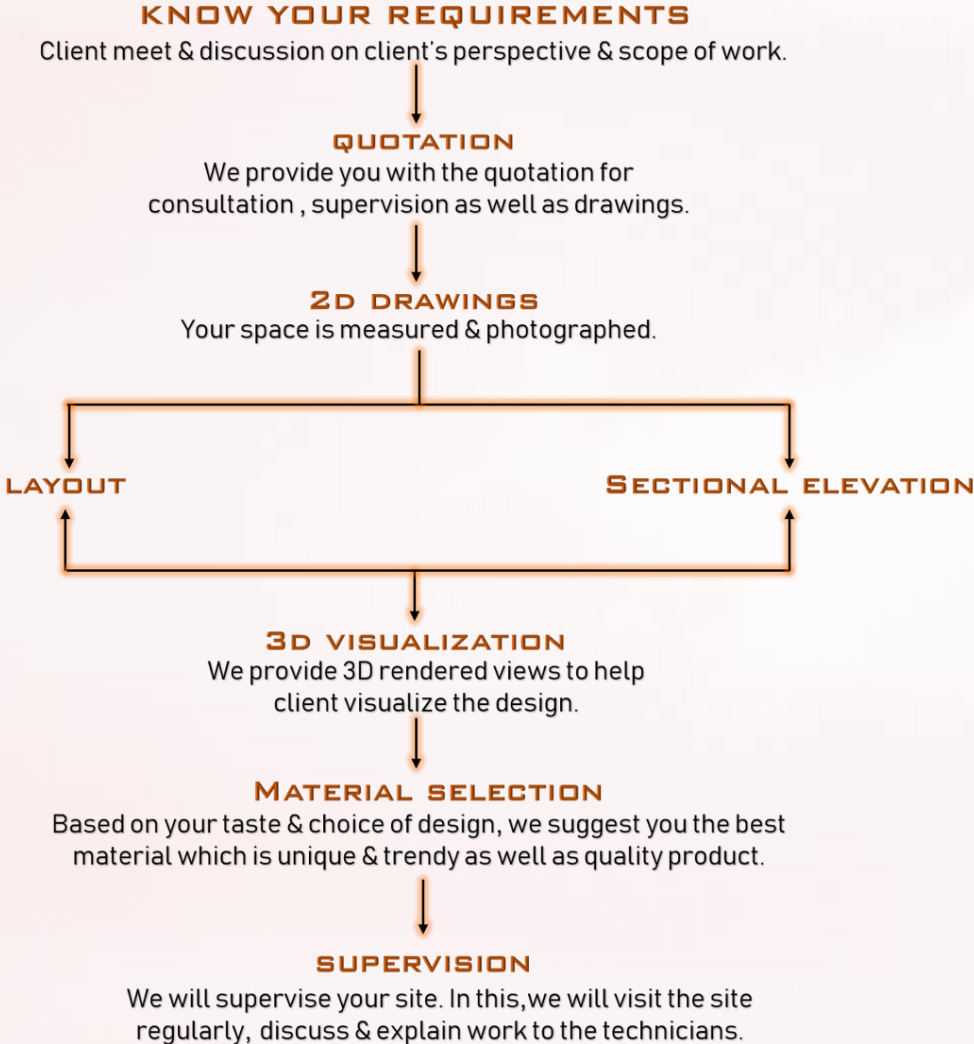

This is why we have come up with processes to make sure that all important informations are clearly communicated from the get go.

EXECUTION